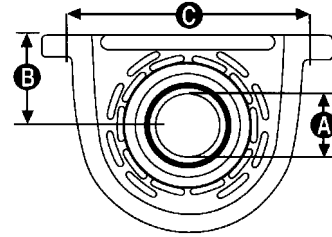

# DRIVE SHAFT CENTER SUPPORTS

for Light and Heavyduty Trucks

## Quick Reference Dimension Guide

WESTAR #	A	B	C
DS-6035	1 3/6"	3 1/2"	N/A
DS-66056	1 3/6"	2 1/4"	6 5/8"
DS-66038	1 9/16"	2 1/2"	6 5/8"
DS-66053	1 9/16"	2 1/4"	6 5/8"
DS-66040	1 49/64"	2 1/4"	7 5/8"
DS-66048	1 31/32"	2 3/4"	7 5/8"
DS-66601	2 23/64"	3 3/8"	8 5/8"
DS-66601S	2 3/4"	3 3/8"	8 5/8"